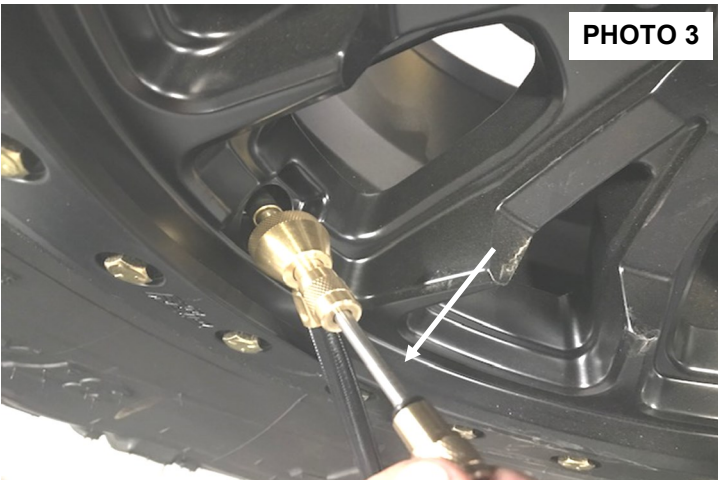

PRODUCT USE INFORMATION

Please read instructions before using tool. Do not run under inflated tires on the roadway and always check to ensure there is adequate pressure in the tire to secure the bead to the rim. Failure to follow tire inflation specifications could result in tire failure or premature wear.

If questions exist we will be happy to answer any questions concerning the function and correct use of this product.

Kit Contents:

99016-Rapid Tire Pressure Release Tool & carrying case

INSTALLATION INSTRUCTIONS

1. Thread the tool on the valve stem and hand tighten only. **See Photo 1.**
2. Push the plunger down. The plunger should engage the valve core. Remove the valve core by twisting the plunger. **See Photo 2.**

3. Make sure the sliding valve on the tool is toward the valve stem and remove the valve core by pulling the plunger. **See Photo 3.**
4. Make sure the valve gauge is visible and reading tire pressure.
5. Slide the sliding valve outward as shown in **Photo 4** and the air will begin rapidly escaping. Monitor the air pressure and slide the valve toward the valve stem to stop the air from escaping the valve stem.